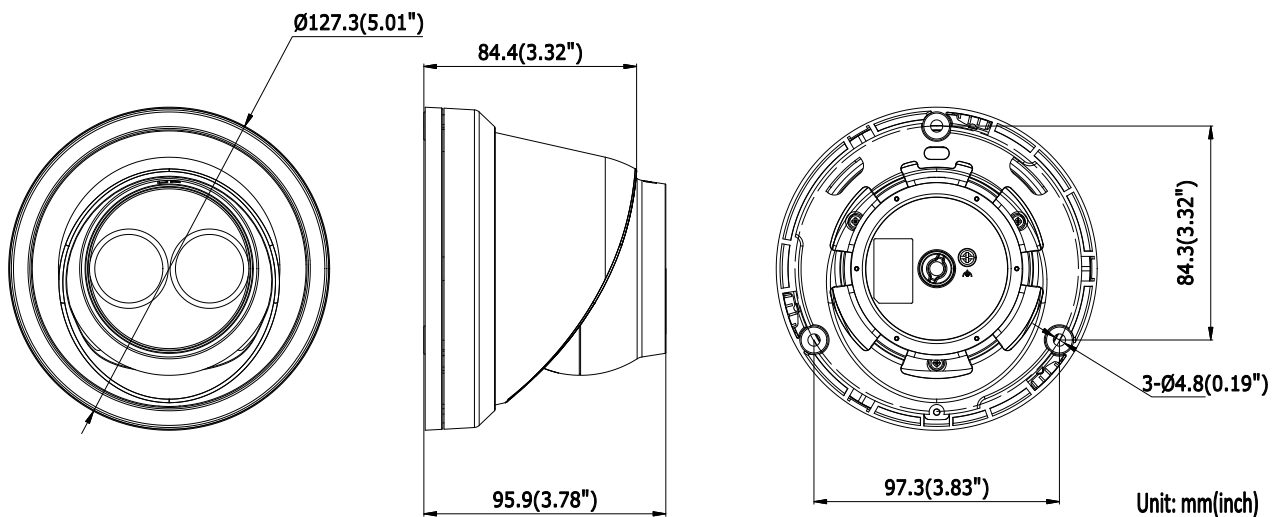

General Function	One-key Reset, Dual-VCA, Anti-Flicker, Heartbeat, Mirror, Password Protection, Privacy Mask, Watermark, IP Address Filter
Interface	
Communication Interface	1 RJ45 10M/100M self-adaptive Ethernet port
On-board Storage	Built-in microSD/SDHC/SDXC slot, up to 128 GB
Smart Feature-set	
Behavior Analysis	Line crossing detection, intrusion detection, unattended baggage detection, object removal detection
Line Crossing Detection	Cross a pre-defined virtual line, up to 1 pre-defined virtual lines supported
Intrusion Detection	Enter and loiter in a pre-defined virtual region, up to 1 pre-defined virtual regions supported
Object Removal Detection	Objects removed from the pre-defined region, such as the exhibits on display.
Unattended Baggage Detection	Objects left over in the pre-defined region such as the baggage, purse, dangerous materials
Face Detection	Human face appears in the image can be detected and trigger linkage method
General	
Operating Conditions	-30 °C to +60 °C (-22 °F to +140 °F), Humidity 95% or less (non-condensing)
Power Supply	12 VDC ± 25%, 6.5 W PoE(802.3af, 42.5 – 57V, class 3), 8.5 W
IR Range	Up to 30 m
Protection Level	IP67
Dimensions	Camera: Φ 127.3 × 95.9 mm (5.01" × 3.78") Package: 150 × 150 × 141 mm (5.91" × 5.91" × 5.55")
Weight	Camera: 620 g (1.37 lb.)

Available Models

DS-2CD2385FWD-I

Dimensions